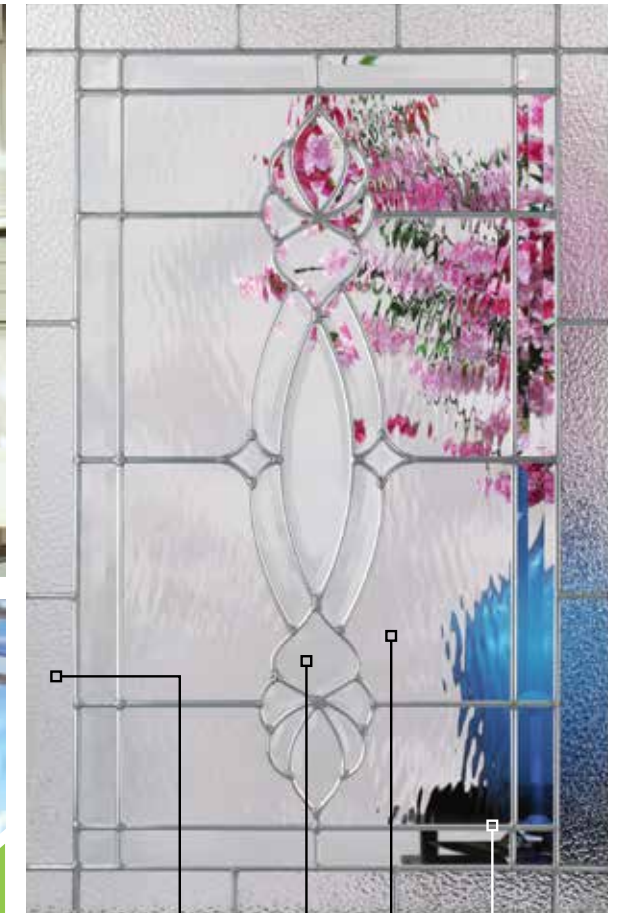

Granite Glass   Clear Beveled Glass   Aqua Glass   Platinum Caming