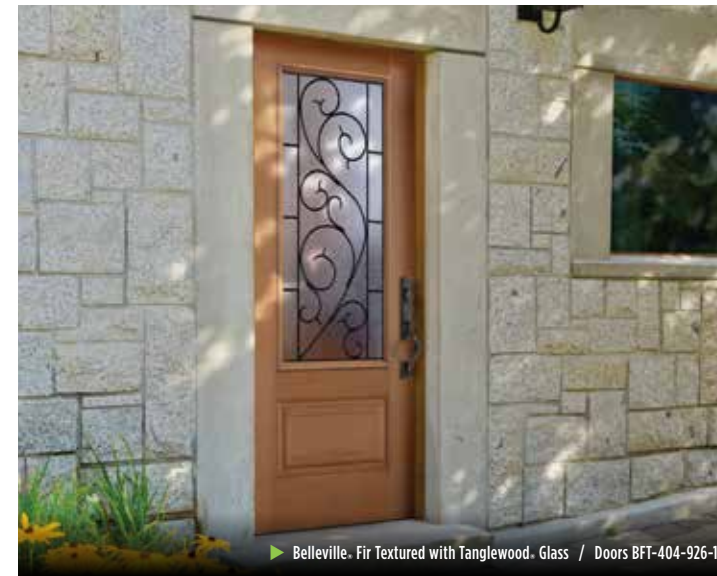

Tanglewood. Glass

926 - WR WROUGHT IRON

HERITAGE SERIES™

PANELS

EXPO

IRON

CLASSIC

LINEA

ESSENTIA

PRIVACY RATING 1 Least Obscure — 9 — 10 Most Obscure

Tempered Granite Glass (Inside Facing)

Wrought Iron

BELLEVILLE. FIR

BELLEVILLE. OAK

BELLEVILLE. SMOOTH

MASONITE. UTILITY STEEL

One sidelite would need to be rotated 180° to get the "bookend look".

masonite.com