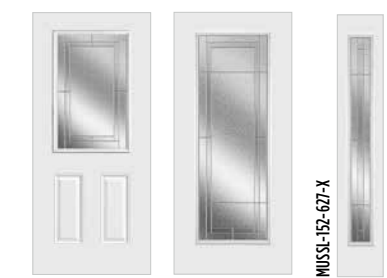

▶ Masonite. Utility Steel with Marco. Glass / Door MUS-106-331-2

MASONITE. UTILITY STEEL

MUS-106-627-2   MUS-122-627-X   MUSL-152-627-X