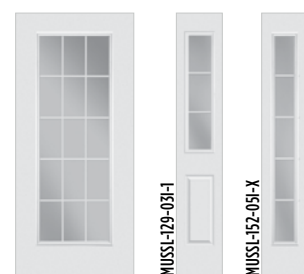

INTERNAL GRID INSERTS - MASONITE. UTILITY STEEL

MUS-122-151-X MUS-129-081-1 MUS-152-051-X