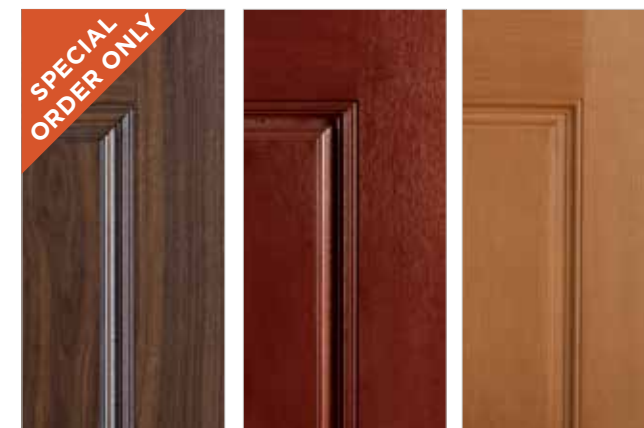

SPECIAL
ORDER ONLY

BLW / AvantGuard.
Black Walnut

BMT / Belleville.
Mahogany Textured

BFT / Belleville.
Fir Textured