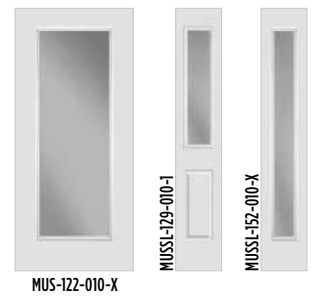

BLS-122-010-X BLS-810-010-X BLS-404-010-1 BLS-404-010-2 BLSL-129-010-1 BLSL-450-010-1 BLSL-152-010-X

CLEAR LITES (LOW-E) - MASONITE, UTILITY STEEL

MUS-122-010-X MUSSL-129-010-1 MUSSL-152-010-X