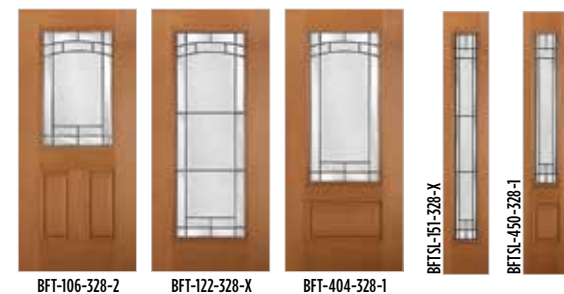

BELLEVILLE. FIR